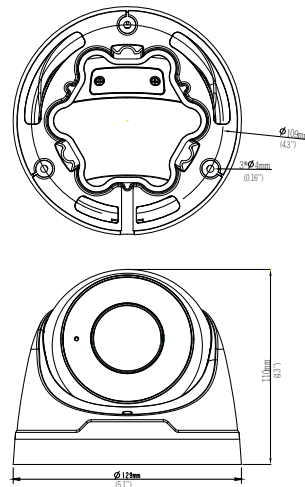

Z81

2MP Outdoor Zoom Dome with D/N, Adaptive IR, Extreme WDR, SLLS, 4.4x Zoom Lens

- 2 Megapixel
- Day & Night with Superior Low Light Sensitivity and Adaptive IR LED
- 4.4x Zoom Lens with f2.7 mm~12 mm / F1.4 with Auto Focus
- Extreme WDR (120 dB)
- 30 fps at 1920 x 1080
- Wide Angle
- Weatherproof (IP67)
- Built-in Analytics

PHOTO INDICATION

- 1 DC12V Power Input Jack
- 2 Ethernet Port
- 3 Reset Button
- 4 Memory Card Slot

DIMENSION DIAGRAM

ACCESSORY OPTIONS

Power Supply	
PPOE-0001	 IEEE 802.3af PoE Injector for Class 1, 2 or 3 devices, with universal adapter

Popular Mounting Solutions	
Surface	Accessories not required

* For more mounting solutions, please refer to www.acti.com/mountingselector

PRODUCT SPECIFICATION

• Device

Device Type	Outdoor Zoom Dome
Image Sensor	Progressive Scan CMOS
Sensor Size	1/2.9"
Day / Night	Yes
Low Light Sensitivity	Superior
Minimum Illumination	Color: 0.1 lux at F1.8 B/W: 0 lux (IR LED on)
Color to B/W Switch	ISP based switch, configurable
Mechanical IR Cut Filter	Yes
IR Sensitivity Range	700~1100nm
IR LED	Adaptive IR LED x 30
IR Working Distance	30 m (0 lux, 30 IRE, Gain 255, Auto shutter mode)
Electronic Shutter	1/6" ~ 1/100000" (manual and auto mode)
S/N Ratio	> 52 dB

• General

Power Source	PoE, DC 12V (adapter not included)
Weight	0.45 kg (0.99lb)
Dimensions (Ø x H)	129 x 110 mm (5.08" x 4.3")
Environmental Casing	Weatherproof (IP67 rated)
Mount Type	Surface, Pendant
Operating Temperature	-40°C ~ 60°C (-40°F ~ 140°F)
Relative Humidity	≤ 95% RH
Approvals	CE (EN 55022 CLASS A, EN 55024) FCC (Part15 Subpart B Class A) IP67