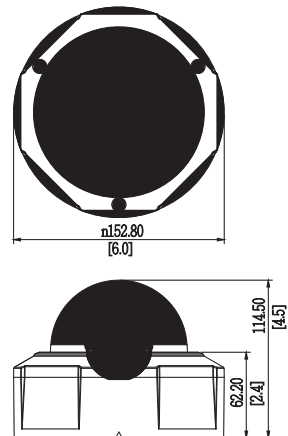

B85

2MP Outdoor Zoom Dome with D/N, Adaptive IR, Basic WDR, SLLS, 3x Zoom Lens

- 2 Megapixel with 1080p
- Day & Night with Superior Low Light Sensitivity and Adaptive IR LED
- 3x Zoom Lens with 3-9mm / F1.2-2.1, DC Iris, Auto Focus
- Basic WDR (75 dB)
- 30 fps at 1920 x 1080
- Weatherproof (IP67) and Vandal Proof (IK10)

PHOTO INDICATION

DIMENSION DIAGRAM

Unit: mm [inch]

ACCESSORY OPTIONS

Dome Cover		
PDCX-1109		Smoked dome cover for B6X/B8X/B9X, vandal proof (IK10)
Power Supply		
PPOE-0001		IEEE 802.3af PoE Injector for Class 1, 2 or 3 devices, with universal adapter

• Interface

Digital Input	2, Terminal block
Digital Output	2, Terminal block
Local Storage	MicroSDHC/MicroSDXC memory card slot (card not included)

• General

Power Source / Consumption	PoE Class 3 IEEE802.3af / 8.28 W (built-in heater and IR on) DC 12V (adapter not included) / 7.56 W (built-in heater and IR on)
Weight	1256 g (2.77 lb)
Dimensions (Ø x H)	152 mm x 114.5 mm (6.0" x 4.5")
Environmental Casing	Weatherproof (IP67 rated); Vandal proof (IK10); Transparent dome cover
Mount Type	Surface, Pendant, Wall, Corner, Pole, Flush, Gang box
Starting Temperature	-40°C ~ 50°C (-40°F ~ 122°F) within 30 minutes
Operating Temperature	-40°C ~ 50°C (-40°F ~ 122°F)
Operating Humidity	10% ~ 85% RH
Approvals	CE (EN 55022 Class B, EN 55024), FCC (Part15 Subpart B Class B); IP67, IK10, NEMA 4X