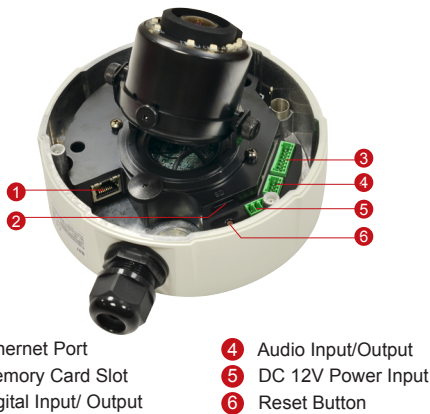

B85

2MP Outdoor Zoom Dome with D/N, Adaptive IR, Basic WDR, SLLS, 3x Zoom Lens

- 2 Megapixel with 1080p
- Day & Night with Superior Low Light Sensitivity and Adaptive IR LED
- 3x Zoom Lens with 3-9mm / F1.2-2.1, DC Iris, Auto Focus
- Basic WDR (75 dB)
- 30 fps at 1920 x 1080
- Weatherproof (IP67) and Vandal Proof (IK10)

PHOTO INDICATION

DIMENSION DIAGRAM

Unit: mm [inch]

ACCESSORY OPTIONS

Dome Cover		
PDCX-1109		Smoked dome cover for B6X/B8X/B9X, vandal proof (IK10)
Power Supply		
PPOE-0001		IEEE 802.3af PoE Injector for Class 1, 2 or 3 devices, with universal adapter

• Interface

Digital Input	2, Terminal block
Digital Output	2, Terminal block
Local Storage	MicroSDHC/MicroSDXC memory card slot (card not included)

• General

Power Source / Consumption	PoE Class 3 IEEE802.3af / 8.28 W (built-in heater and IR on) DC 12V (adapter not included) / 7.56 W (built-in heater and IR on)
Weight	1256 g (2.77 lb)
Dimensions (Ø x H)	152 mm x 114.5 mm (6.0" x 4.5")
Environmental Casing	Weatherproof (IP67 rated); Vandal proof (IK10); Transparent dome cover
Mount Type	Surface, Pendant, Wall, Corner, Pole, Flush, Gang box
Starting Temperature	-40°C ~ 50°C (-40°F ~ 122°F) within 30 minutes
Operating Temperature	-40°C ~ 50°C (-40°F ~ 122°F)
Operating Humidity	10% ~ 85% RH
Approvals	CE (EN 55022 Class B, EN 55024), FCC (Part15 Subpart B Class B); IP67, IK10, NEMA 4X