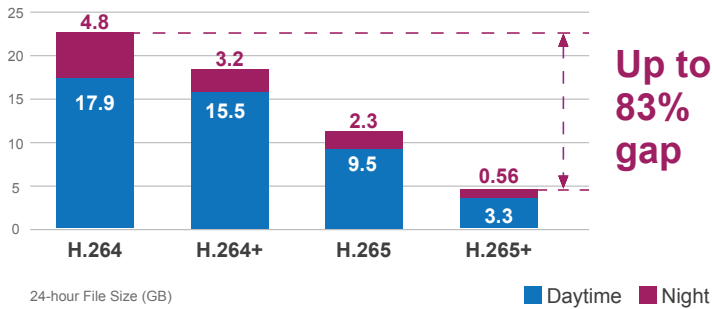

Smart Focus with Zoom Function

The ICA-M3580P is designed with the Smart Focus to make installation and adjustment easier by allowing remote focus and zoom adjustment. The 5x zoom function works by a stepping motor controlled via software to automatically provide the best iris position for the best exposure time in all lighting conditions.