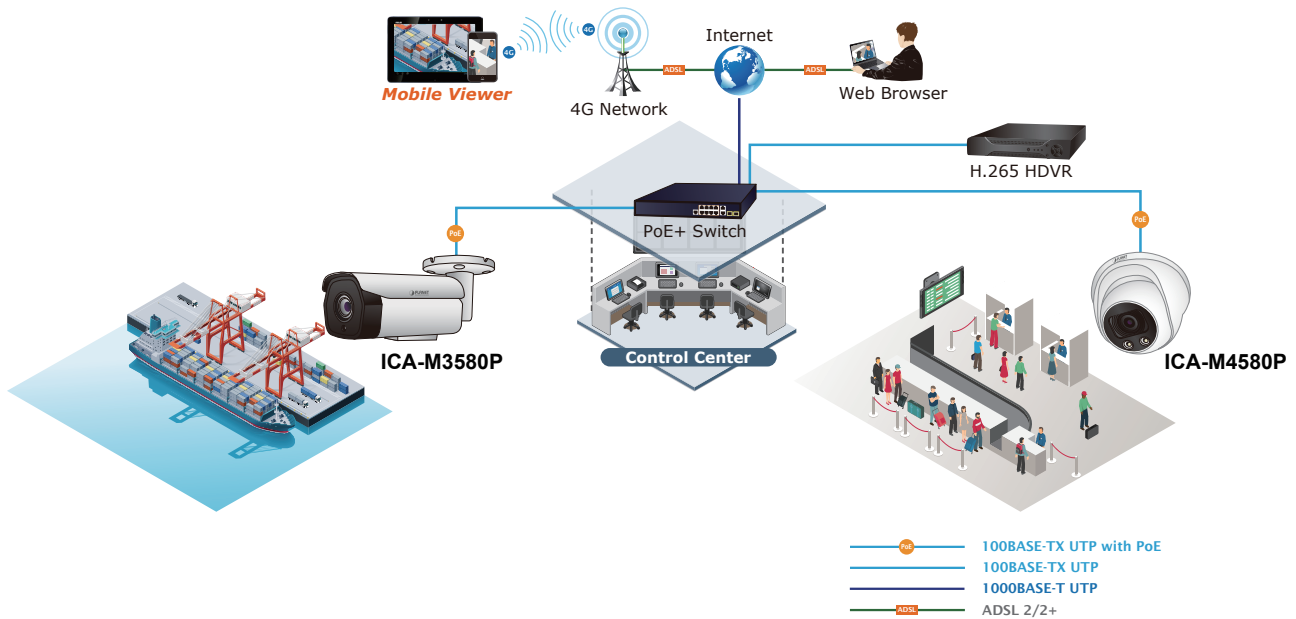

Flexible Installation and Power Functionality

Powered from a PoE power sourcing equipment such as 802.3af/at PoE switch or 802.3af/at PoE injector over a network cable, the ICA-M3580P, adopting the IEEE 802.3af standard, does not need extra power cables and manpower, thus reducing installation costs while increasing deployment flexibility and scalability. The ICA-M3580P is ONVIF compliant and interoperable with other brands in the market, making it an indisputably ideal choice for reliable and high-performance surveillance.

Water-resistant and Dust-proof Protection

The IP67-rated metal housing protects the camera body against rain and dust, and ensures operation under extreme weather conditions, which makes it an ideal solution for outdoor applications, such as buildings, roads, parking areas, garages, railway stations and airports.

Applications

High Scalability for Various Industrial IP Surveillance Solutions

PLANET high-resolution ICA-M3580P can offer various surveillance applications as it can capture clear images and is perfect for identifying objects and persons. Moreover, the ICA-M3580P supports 802.3af PoE PD interface, and facilitates the outdoor surveillance applications without worrying the electric source. Besides, Planet VMS, NVR, HDVR, Web UI and App management make you easy to do the configuration and live viewing. With powerful features offered, the ICA-M3580P no doubt is your best choice for outdoor surveillance solution.