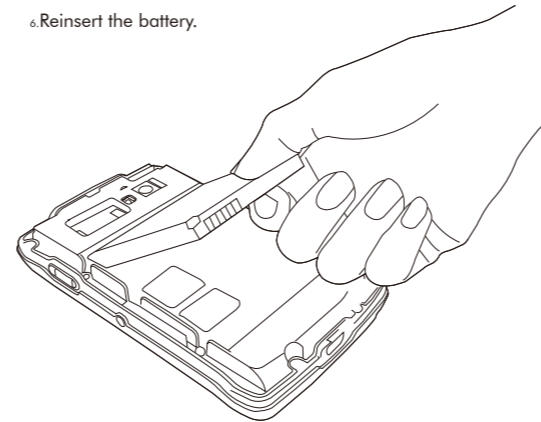

How to Start your E430x

• Before you remove the back cover, make sure the E430x is power off.

- 1. Make the E430x facing down, and then unscrew the screws of E430x.
- 2. Gently pull E430x out of its back cover.

- 4. Insert the SIM card (with its gold contacts facing down and cut-off corner facing out) all the way into the SIM card slot.
Caution! Please make sure you have removed both the battery and USB cable while inserting SIM card.

- 5. Push the metal cover backward and lift the metal cover. Then put the SD card into the socket, close the metal cover and push forward till click sound.

- 6. Reinsert the battery.

- 7. Fix the back cover with screws.