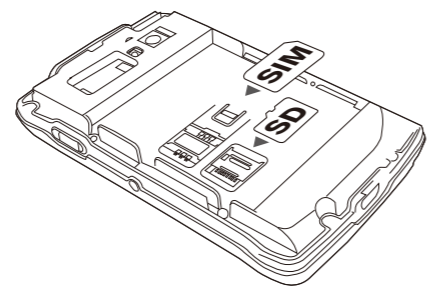

How to Start your E430x

• Before you remove the back cover, make sure the E430x is power off.

- 1. Make the E430x facing down, and then unscrew the screws of E430x.
- 2. Gently pull E430x out of its back cover.

- 4. Insert the SIM card (with its gold contacts facing down and cut-off corner facing out) all the way into the SIM card slot.
Caution! Please make sure you have removed both the battery and USB cable while inserting SIM card.

- 5. Push the metal cover backward and lift the metal cover. Then put the SD card into the socket, close the metal cover and push forward till click sound.

- 6. Reinsert the battery.

- 7. Fix the back cover with screws.