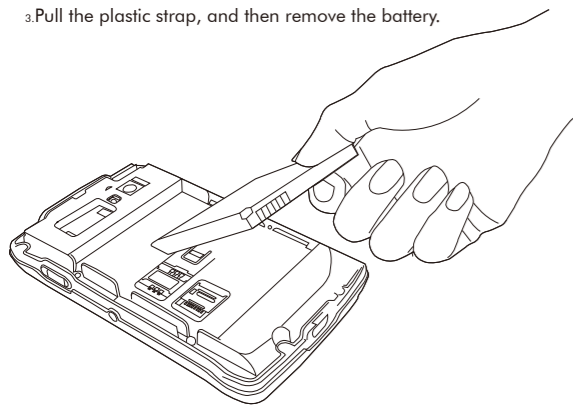

How to Start your E430x

• Before you remove the back cover, make sure the E430x is power off.

- 1. Make the E430x facing down, and then unscrew the screws of E430x.
- 2. Gently pull E430x out of its back cover.

- 4. Insert the SIM card (with its gold contacts facing down and cut-off corner facing out) all the way into the SIM card slot.
Caution! Please make sure you have removed both the battery and USB cable while inserting SIM card.

- 5. Push the metal cover backward and lift the metal cover. Then put the SD card into the socket, close the metal cover and push forward till click sound.

- 6. Reinsert the battery.

- 7. Fix the back cover with screws.