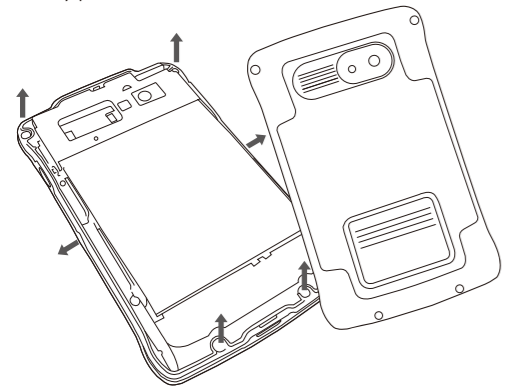

How to Start your E430x

• Before you remove the back cover, make sure the E430x is power off.

- 1. Make the E430x facing down, and then unscrew the screws of E430x.
- 2. Gently pull E430x out of its back cover.

- 4. Insert the SIM card (with its gold contacts facing down and cut-off corner facing out) all the way into the SIM card slot.
Caution! Please make sure you have removed both the battery and USB cable while inserting SIM card.

- 5. Push the metal cover backward and lift the metal cover. Then put the SD card into the socket, close the metal cover and push forward till click sound.

- 6. Reinsert the battery.

- 7. Fix the back cover with screws.