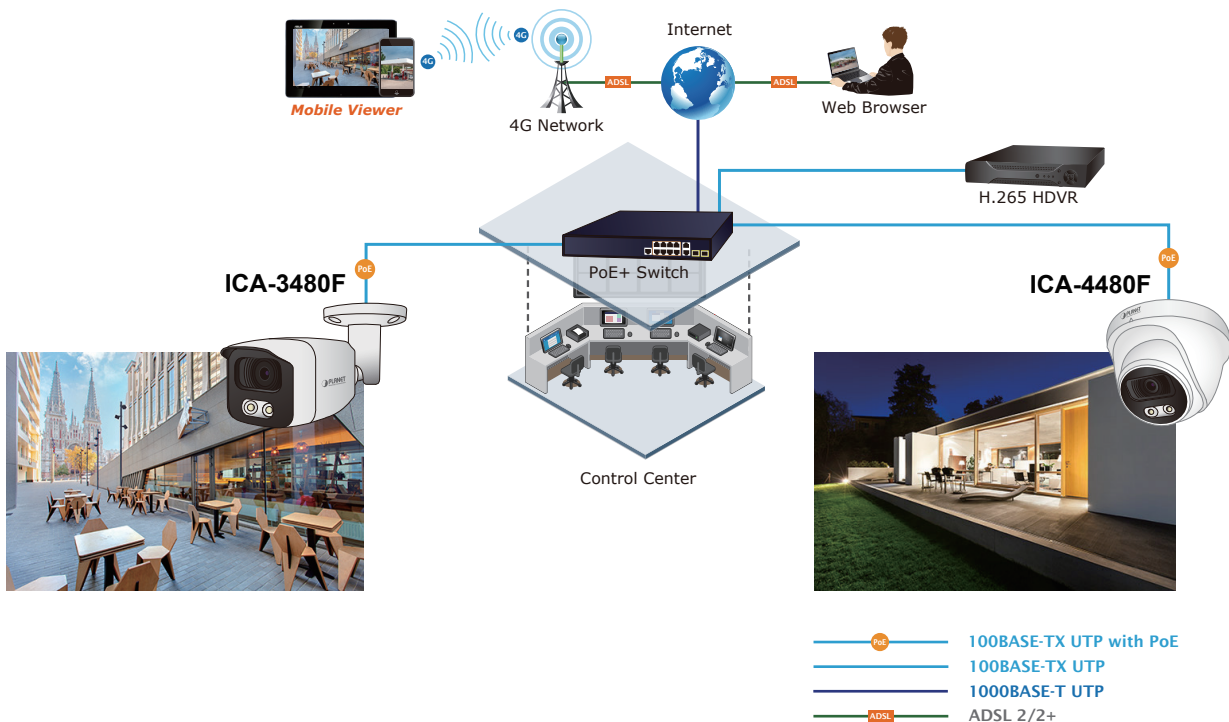

Equipped with a tough **IP67-rated** metal housing and being able to operate under the temperature range from **-20 to 60** degrees C, the ICA-3480F can be easily installed in any public areas, such as buildings, gardens, parking areas, markets, railway stations and hospitals. It ensures the highest level of reliability for mission-critical applications in any difficult environment.

Flexible Installation and Power Functionality

Powered from a PoE power sourcing equipment such as 802.3af/at PoE switch or 802.3af/at PoE injector over a network cable, the ICA-3480F, adopting the IEEE 802.3af standard, does not need extra power cables and manpower, thus reducing installation costs while increasing deployment flexibility and scalability. The ICA-3480F is ONVIF compliant and interoperable with other brands in the market, making it an indisputably ideal choice for reliable and high-performance surveillance.

Automatically Reboot
Every Friday 23:00

Water-resistant and Dust-proof Protection

The IP67-rated metal housing protects the camera body against rain and dust, and ensures operation under extreme weather conditions, which makes it an ideal solution for outdoor applications, such as buildings, roads, parking areas, garages, railway stations and airports.

Applications

High Scalability for Various Industrial IP Surveillance Solutions

PLANET high-resolution ICA-3480F can offer various surveillance applications as it can capture clear images and is perfect for identifying objects and persons. Moreover, the ICA-3480F supports 802.3af PoE PD interface, and facilitates the outdoor surveillance applications without worrying the electric source. Besides, PLANET VMS, NVR, HDVR, Web UI and management app make you easy to do the configuration and live viewing. With powerful features offered, the ICA-3480F no doubt is your best choice for outdoor surveillance solution.