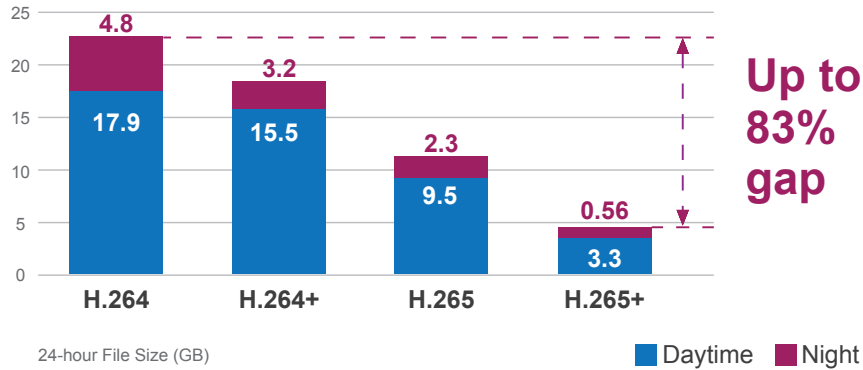

High Efficiency Video Compression

The ICA-3480F employs the **H.264(+)/H.265(+)** technology to enable the camera to provide higher and more efficient image compression rates. If the same image quality level of H.264 is compared with that of H.265, the latter is able to save around 83% of bandwidth, meaning **H.264(+)/H.265(+)** offers much higher quality video for less bandwidth. Thus, it can further enhance the overall performance of its IP surveillance system.