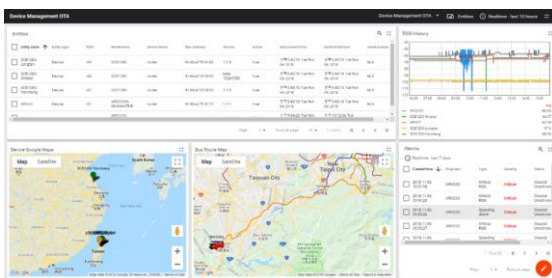

ThingsMaster OTA

Features & Benefits

Detection Technology	Ultrasonic + Geomagnetic
Accuracy	99%
Ultrasonic Range	10~60cm
Enclosure	IP67 ABS
Installation	Surface mount
Dimension	115*115*50mm
Wireless	NB-IoT (B1/3/5/8/20/28), 1 Micro SIM
Cloud Protocol	TCP
Weight	150g
Application Platform	ThingsMaster OTA
Operating Temperature	-20 to 70°C
Battery	Non-recharged ER26500 lithium battery 8000mAh 3.6v
Battery Life	Up to 3 years(6 transactions per day)

Features & Benefits

✓ Real Time OTA Management

- Integrated OTA platform on public Cloud
- Real-time status of parking space occupancy

實體名 ↑	IMEI	CarParkNo	PrevVer	PostVer	ReportVer	Purpose	Time
GP00001	868333030500001	P00001	D1	D2	D2	change ip and port	2019-12-30 11:04:53
GP00002	868333030500002	P00002	D1	D2	D2	change ip and port	2019-12-30 11:04:54
GP00003	868333030500003	P00003	D1	D2	D2	change ip and port	2019-12-30 11:04:53
GP00004	868333030500004	P00004	D1	D2	D2	change ip and port	2019-12-30 11:04:53
GP00005	868333030500005	P00005	D1	D2	D2	change ip and port	2019-12-30 11:04:54
GP00006	868333030500006	P00006	D1	D2	D2	change ip and port	2019-12-30 11:04:54
GP00007	868333030500007	P00007	D1	D2	D2	change ip and port	2019-12-30 11:04:54
GP00008	868333030500008	P00008	D1	D2	D2	change ip and port	2019-12-30 11:04:54
GP00009	868333030500009	P00009	D1	D2	D2	change ip and port	2019-12-30 11:04:54
GP00010	868333030500010	P00010	D1	D2	D2	change ip and port	2019-12-30 11:04:54