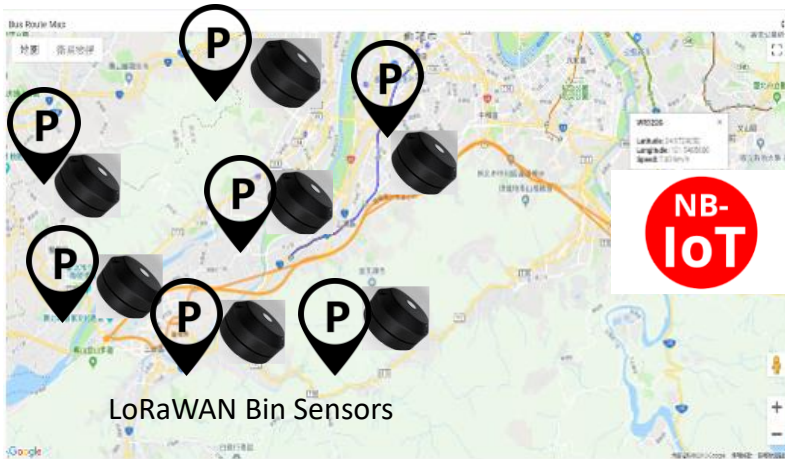

ThingsMaster OTA

Features & Benefits

Detection Technology	Ultrasonic + Geomagnetic
Accuracy	99%
Ultrasonic Range	10~60cm
Enclosure	IP67 ABS
Installation	Surface mount
Dimension	115*115*50mm
Wireless	NB-IoT (B1/3/5/8/20/28), 1 Micro SIM
Cloud Protocol	TCP
Weight	150g
Application Platform	ThingsMaster OTA
Operating Temperature	-20 to 70°C
Battery	Non-recharged ER26500 lithium battery 8000mAh 3.6v
Battery Life	Up to 3 years(6 transactions per day)

Features & Benefits

✓ Real Time OTA Management

- Integrated OTA platform on public Cloud
- Real-time status of parking space occupancy

實體名 ↑	IMEI	CarParkNo	PrevVer	PostVer	ReportVer	Purpose	Time
GP00001	868333030500001	P00001	D1	D2	D2	change ip and port	2019-12-30 11:04:53
GP00002	868333030500002	P00002	D1	D2	D2	change ip and port	2019-12-30 11:04:54
GP00003	868333030500003	P00003	D1	D2	D2	change ip and port	2019-12-30 11:04:53
GP00004	868333030500004	P00004	D1	D2	D2	change ip and port	2019-12-30 11:04:53
GP00005	868333030500005	P00005	D1	D2	D2	change ip and port	2019-12-30 11:04:54
GP00006	868333030500006	P00006	D1	D2	D2	change ip and port	2019-12-30 11:04:54
GP00007	868333030500007	P00007	D1	D2	D2	change ip and port	2019-12-30 11:04:54
GP00008	868333030500008	P00008	D1	D2	D2	change ip and port	2019-12-30 11:04:54
GP00009	868333030500009	P00009	D1	D2	D2	change ip and port	2019-12-30 11:04:54
GP00010	868333030500010	P00010	D1	D2	D2	change ip and port	2019-12-30 11:04:54

Page: 1 Rows per page: 10 1-10 of 12000

Ordering Information

Model	Description
PS102-USGM-NB-BT8-SB	NB-IoT Ultrasonic and Geomagnetic Parking Sensor, 8000mAh Battery, Surface Mount, Black
ThingsMaster OTA Parking-100	Annual Fee- ThingsMaster OTA 100 Parking Nodes on public server
	Package List
	Product Unit x 1 (Micro SIM Card is not included)
	Ground Screws x 3
	Test Magnet Tool x 1
	QIG