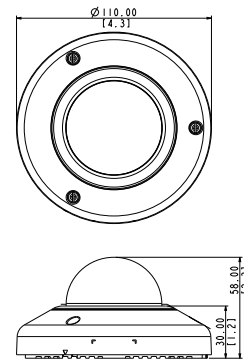

E936M

2MP Video Analytics Outdoor Mini Dome with D/N, Extreme WDR, SLLS, M12 Connector, Fixed Lens

- 2 Megapixel with 1080p
- Superior Low Light Sensitivity
- Fixed Lens with f2.55 mm / F2.2
- Extreme WDR (145 dB)
- 60 fps at 1920x1080
- Super Wide Angle
- Weatherproof (IP68), Vandal Proof (IK10) and Vibration Proof (EN50155, M12 Connector)
- Built-in Analytics

PHOTO INDICATION

- 1 Power LED
- 2 Audio Input
- 3 Ethernet Port
- 4 Reset Button
- 5 Memory Card Slot

DIMENSION DIAGRAM

Unit: mm [inch]

Dome Cover		
PDCX-1111		2-inch, smoke, vandal proof (IK10)

Power Supply		
PPOE-0001		IEEE 802.3af PoE Injector for Class 1, 2 or 3 devices, with universal adapter

Device Type	Outdoor Mini Dome
Image Sensor	Progressive Scan CMOS
Sensor Size	1/2.8"
Effective Pixels	1944 (H) x 1224 (V) (2.38 MP)
Horizontal Resolution	1100 TVL
Day / Night	No
Low Light Sensitivity	Superior
Minimum Illumination	Color: 0.1 lux at F2.2 (30 IRE, 2400°K)
Mechanical IR Cut Filter	No
IR Sensitivity Range	No
IR LED	No
Electronic Shutter	1/5 - 1/32,000 sec (manual mode); 1/5 - 1/32,000 sec (auto mode)
S/N Ratio	56 dB

• Interface

Local Storage	MicroSDHC memory card slot (card not included)
---------------	--

• General

Power Source / Consumption	PoE Class 2 (IEEE802.3af) / 3.92W
Weight	487g (1.07lb)
Dimensions (Ø x H)	110 mm x 60 mm (4.3" x 2.4")
Environmental Casing	Weatherproof (IP68 rated); Vandal proof (IK10 rated); Vibration proof (EN50155); Transparent dome cover
Mount Type	Surface, Wall, Pendant, Gang box
Starting Temperature	-20°C ~ 50°C (-4°F ~ 122°F)
Operating Temperature	-20°C ~ 50°C (-4°F ~ 122°F)
Operating Humidity	10% ~ 85% RH
Approvals	CE (EN 55022 Class B, EN 55024), FCC (Part15 Subpart B Class B), IK10, IP68, NEMA 4X, EN50155