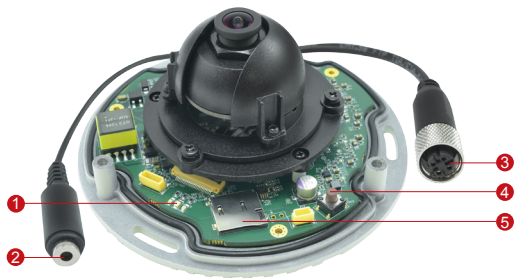

E936M

2MP Video Analytics Outdoor Mini Dome with D/N, Extreme WDR, SLLS, M12 Connector, Fixed Lens

- 2 Megapixel with 1080p
- Superior Low Light Sensitivity
- Fixed Lens with f2.55 mm / F2.2
- Extreme WDR (145 dB)
- 60 fps at 1920x1080
- Super Wide Angle
- Weatherproof (IP68), Vandal Proof (IK10) and Vibration Proof (EN50155, M12 Connector)
- Built-in Analytics

PHOTO INDICATION

- 1 Power LED
- 2 Audio Input
- 3 Ethernet Port
- 4 Reset Button
- 5 Memory Card Slot

DIMENSION DIAGRAM

Unit: mm [inch]

Dome Cover		
PDCX-1111		2-inch, smoke, vandal proof (IK10)

Power Supply		
PPOE-0001		IEEE 802.3af PoE Injector for Class 1, 2 or 3 devices, with universal adapter

Device Type	Outdoor Mini Dome
Image Sensor	Progressive Scan CMOS
Sensor Size	1/2.8"
Effective Pixels	1944 (H) x 1224 (V) (2.38 MP)
Horizontal Resolution	1100 TVL
Day / Night	No
Low Light Sensitivity	Superior
Minimum Illumination	Color: 0.1 lux at F2.2 (30 IRE, 2400°K)
Mechanical IR Cut Filter	No
IR Sensitivity Range	No
IR LED	No
Electronic Shutter	1/5 - 1/32,000 sec (manual mode); 1/5 - 1/32,000 sec (auto mode)
S/N Ratio	56 dB

• Interface

Local Storage	MicroSDHC memory card slot (card not included)
---------------	--

• General

Power Source / Consumption	PoE Class 2 (IEEE802.3af) / 3.92W
Weight	487g (1.07lb)
Dimensions (Ø x H)	110 mm x 60 mm (4.3" x 2.4")
Environmental Casing	Weatherproof (IP68 rated); Vandal proof (IK10 rated); Vibration proof (EN50155); Transparent dome cover
Mount Type	Surface, Wall, Pendant, Gang box
Starting Temperature	-20°C ~ 50°C (-4°F ~ 122°F)
Operating Temperature	-20°C ~ 50°C (-4°F ~ 122°F)
Operating Humidity	10% ~ 85% RH
Approvals	CE (EN 55022 Class B, EN 55024), FCC (Part15 Subpart B Class B), IK10, IP68, NEMA 4X, EN50155