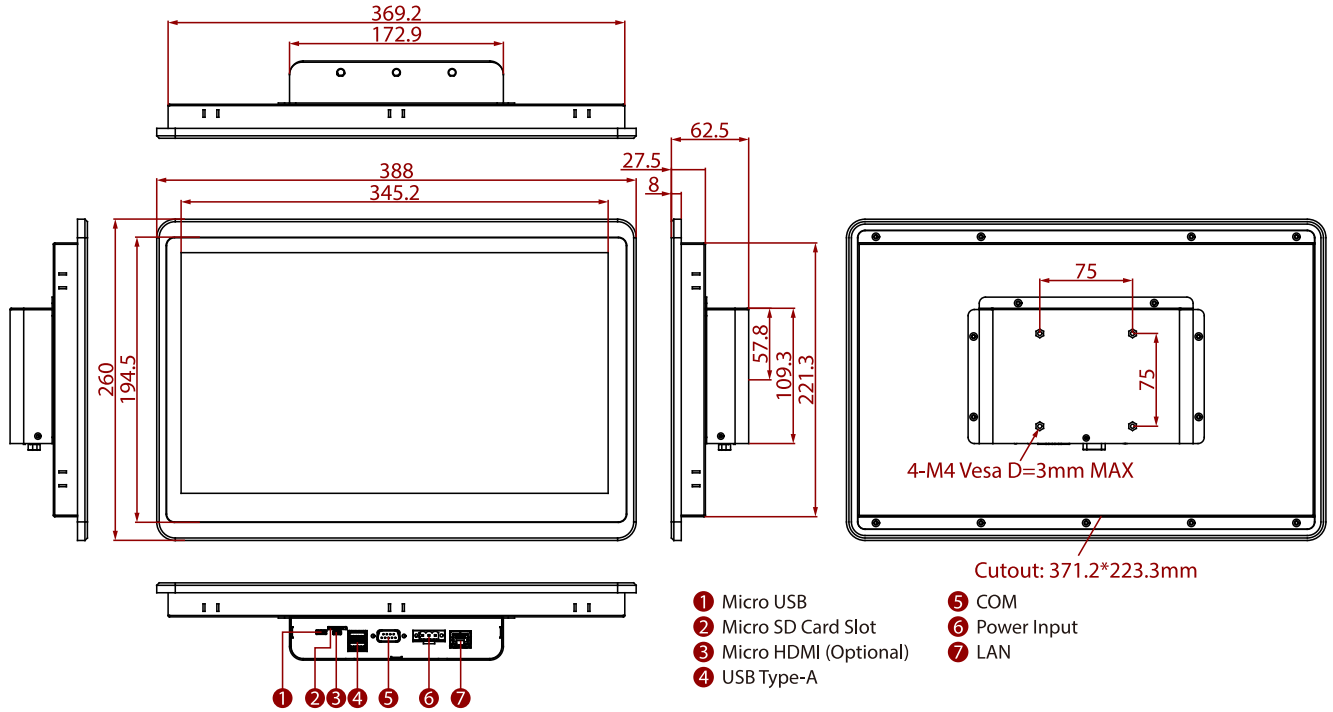

SPECIFICATIONS

Display			
Resolution	1920x1080	Size	15.6 inches
Contrast Ratio	800:1	Panel Brightness	300.0 nits
View Angles	85,85,85,85	Active Area	344.16x193.59 mm
Touch / Glass	Projected Capacitive Multi Touch Screen		
System Specification			
WLAN	Support (Optional)	BT	Support (Optional)
Processor	Qualcomm® Snapdragon™ 660 (Octa-Core 2.2 GHz)	Memory	3GB LPDDR4
Storage	eMMC: Onboard 32 GB	Operating System	Android 9.0
Mechanical			
Dimension	388 x 260 x 58 mm	Weight	2.8 kg
Mounting	Panel mount	Enclosure	Metal Housing
Cooling System	Fanless design	Cut out	371x224mm
Environment			
Operating Humidity	10% to 90% RH, Non-Condensing	Operating Temperature	0°C to 50°C
Storage Temperature	-20°C to 60°C	Shock	MIL-STD-810G Method 516.6 Procedure I
Vibration	MIL-STD-810G Method 514.6 Procedure I	IP rating	Front IP65
Certification			
Certification	CE, FCC		
IO Ports			
USB Port	2 x USB 2.0 (Type A), 1 x USB 3.0 (Type-C)	Serial Port	1 x RS232/422/485 (Default RS232)
SD Card Slot	1 x Micro SD card slot	Video	1 x Micro HDMI (Optional)
Audio	2 x Speaker (Optional)	LAN	1 x LAN PoE at/af (Optional)
Accessory			
Accessory	100~240V AC to DC Adapter Power Cord VESA screws		

Power			
Power Rating	12V DC with Terminal Block	Adapter	12V 50W
	9~36V (Optional)		

DIMENSIONS UNIT:MM

NOTE

1. This is a simplified drawing and some components are not marked in detail.
2. The product shown in this datasheet is a standard model. For diagrams that contain customized or optional I/O, please contact the Winmate Sales Team for more information.
3. All specifications are subject to change without prior notice.