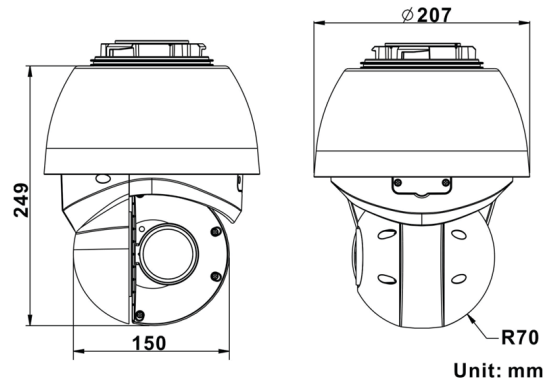

## DIMENSION DIAGRAM

- |   |                     |
|---|---------------------|
| 1 Memory Card Slot  | 5 Ethernet Port     |
| 2 DC12V Power Input   | 6 AC24V Power Input |
| 3 Analog Video Output Connector                                   | 7 Reset Button      |
| 4 Audio Input/Output, Digital Input/Output, Serial Port Connector |                     |

**PRODUCT SPECIFICATION****A950****• Device**

Product Type	Speed Dome Camera
Maximum Resolution	8 MP
Application Environment	Outdoor
Image Sensor	Progressive Scan CMOS
Sensor Size	1/1.8"
Effective Pixels	3864 (H) x 2180 (V) (8.42 MP)
Day / Night	Yes
Low Light Sensitivity	Superior
Mechanical IR Cut Filter	Yes
IR LED	Adaptive IR LED
IR Working Distance	100 m

**• Interface**

Analog Video Output	1 x CVBS, BNC Connector
Digital Input	4
Digital Output	2
Local Storage	MicroSDXC memory card slot (card not included)

**• General**

Power Source	DC 12V (adapter not included), AC 24V, UPoE
Dimensions (Ø x H)	207.4 x 300.4 mm (8.17" x 11.83")
Environmental Casing	Weatherproof (IP66)
Mount Type	Wall Mount, Pendant Mount, Corner Mount, Pole Mount
Operating Temperature	-40°C ~ 50°C (-40°F ~ 122°F)
Operating Humidity	10% ~ 85% RH
Approvals	CE, FCC, IP66