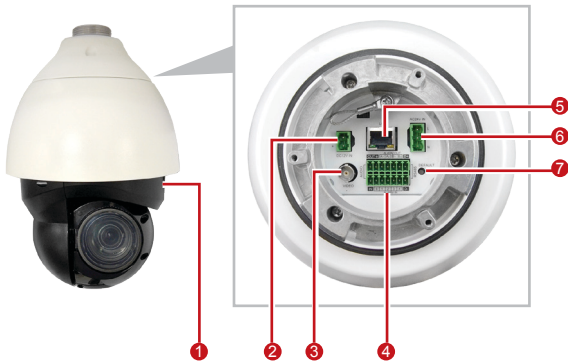

# A950

8MP Outdoor Speed Dome with D/N, Adaptive IR, Extreme WDR, SLLS, 22x Zoom Lens

- 8 Megapixel
- Day & Night with Superior Low Light Sensitivity and Adaptive IR LED
- 22x Zoom Lens with f6.4 mm ~ 138.5 mm / F1.5 with Auto Focus
- Extreme WDR
- Weatherproof (IP66)

## DIMENSION DIAGRAM

- |   |                     |
|---|---------------------|
| 1 Memory Card Slot  | 5 Ethernet Port     |
| 2 DC12V Power Input   | 6 AC24V Power Input |
| 3 Analog Video Output Connector                                   | 7 Reset Button      |
| 4 Audio Input/Output, Digital Input/Output, Serial Port Connector |                     |

**PRODUCT SPECIFICATION****A950****• Device**

Product Type	Speed Dome Camera
Maximum Resolution	8 MP
Application Environment	Outdoor
Image Sensor	Progressive Scan CMOS
Sensor Size	1/1.8"
Effective Pixels	3864 (H) x 2180 (V) (8.42 MP)
Day / Night	Yes
Low Light Sensitivity	Superior
Mechanical IR Cut Filter	Yes
IR LED	Adaptive IR LED
IR Working Distance	100 m

**• Interface**

Analog Video Output	1 x CVBS, BNC Connector
Digital Input	4
Digital Output	2
Local Storage	MicroSDXC memory card slot (card not included)

**• General**

Power Source	DC 12V (adapter not included), AC 24V, UPoE
Dimensions (Ø x H)	207.4 x 300.4 mm (8.17" x 11.83")
Environmental Casing	Weatherproof (IP66)
Mount Type	Wall Mount, Pendant Mount, Corner Mount, Pole Mount
Operating Temperature	-40°C ~ 50°C (-40°F ~ 122°F)
Operating Humidity	10% ~ 85% RH
Approvals	CE, FCC, IP66