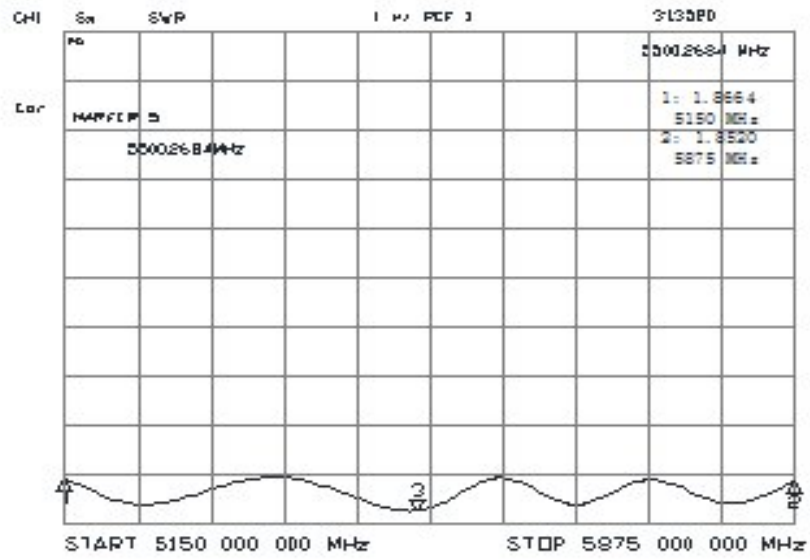

Outdoor Directional Antenna

A-D1T1R-5GHZ-12DB-5KM-NF

- 5.8G wireless access system
- Point to point, point to multi-point system
- Adopt wide band technology, high gain, fast transmission speed, good performance
- Strong anti-interference capability
- Small size, install and use conveniently

Specifications

Electrical	
Frequency Range	5150~5875MHz
Transmission	1T1R
Gain	12dBi
V.S.W.R	≤ 2
Distance	5km
Beam Angle Horz.	40°
Beam Angle Vert.	38°
Polarization	Vertical
Input Impedance	50Ω
Max Input Power.	50W
Mechanical	
Connector	N-Type Female
Wind Resistance	60m/s
Mount	Pole Mounting Kit
Pole Mounting Kit Angel	Up 30° and Down 30°
Op. Temperature	-40°C ~ +60°C
Ingress Protection	IP65
Dimension	190*190*30mm (LxWxH)

Voltage Standing Wave Ratio

Radiation Pattern