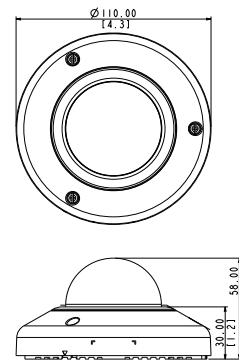

## 5MP Indoor Mini Dome with Basic WDR, Fixed Lens

- 5 Megapixel with 1080p
- Fixed Lens with f1.9 mm / F2.8
- Basic WDR (74 dB)
- 30 fps at 1920 x 1080
- Super Wide Angle
- Vandal Resistant (IK08)

### PHOTO INDICATION

- 1 Ethernet Port
- 2 Reset Button
- 3 Power LED
- 4 Memory Card Slot

### DIMENSION DIAGRAM

Unit: mm [inch]