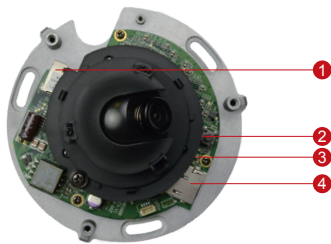

## 5MP Indoor Mini Dome with Basic WDR, Fixed Lens

- 5 Megapixel with 1080p
- Fixed Lens with f1.9 mm / F2.8
- Basic WDR (74 dB)
- 30 fps at 1920 x 1080
- Super Wide Angle
- Vandal Resistant (IK08)

### PHOTO INDICATION

- 1 Ethernet Port
- 2 Reset Button
- 3 Power LED
- 4 Memory Card Slot

#### • General

Power Source / Consumption	PoE Class 1 (IEEE802.3af) / 2.91 W
Weight	191 g (0.42 lb)
Dimensions (Ø x H)	110 mm x 58 mm (4.3" x 2.3")
Environmental Casing	Vandal resistant (IK08); Transparent dome cover
Mount Type	Surface, Gang box
Starting Temperature	-10°C ~ 50°C (14°F ~ 122°F)
Operating Temperature	-10°C ~ 50°C (14°F ~ 122°F)
Operating Humidity	10% ~ 85% RH
Approvals	CE (EN 55022 Class B, EN 55024), FCC (Part15 Subpart B Class B), IK08